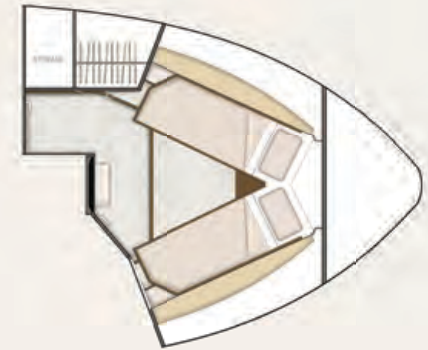

CAREFULLY CONSIDERED PROPORTIONS

Principal Dimensions

Length overall (exc. pulpit)	45'7" (13.9m)
Beam (inc. gunwale)	14'2" (4.32m)
Draught	3'10" (1.17m) unloaded
Height above waterline	18'2" (5.55m)
Transport height	16'0" (4.87m)
Dry weight	12.30 imp. tons/13.77 US tons (12,500kg)
Fuel capacity	286 gallons/343 US gallons (1,300 litres)
Water capacity (inc. calorifier)	96 gallons/115 US gallons (438 litres)
Sleeps	4 – 6
Classification	CE Category B
Capacity	12 persons

Mid Master Cabin

Forward Master Cabin (cost option)

Forward cabin
scissor berth
(cost option)

Mid cabin
sliding beds
(cost option)

TARGA 45 GT LOWER DECK – 3 CABIN

3 Cabin (cost option)

Forward cabin
scissor berth
(cost option)