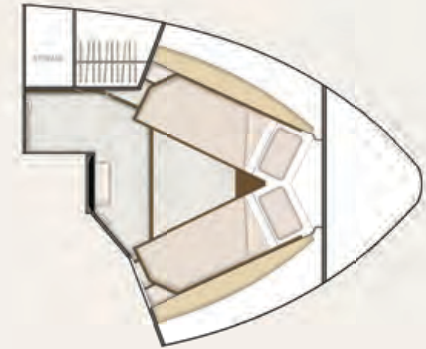

CAREFULLY CONSIDERED PROPORTIONS

Principal Dimensions

Length overall (exc. pulpit)	45'7" (13.9m)
Beam (inc. gunwale)	14'2" (4.32m)
Draught	3'10" (1.17m) unloaded
Height above waterline	18'2" (5.55m)
Transport height	16'0" (4.87m)
Dry weight	12.30 imp. tons/13.77 US tons (12,500kg)
Fuel capacity	286 gallons/343 US gallons (1,300 litres)
Water capacity (inc. calorifier)	96 gallons/115 US gallons (438 litres)
Sleeps	4 – 6
Classification	CE Category B
Capacity	12 persons

Mid Master Cabin

Forward Master Cabin (cost option)

Forward cabin
scissor berth
(cost option)

Mid cabin
sliding beds
(cost option)

TARGA 45 GT LOWER DECK – 3 CABIN

3 Cabin (cost option)

Forward cabin
scissor berth
(cost option)